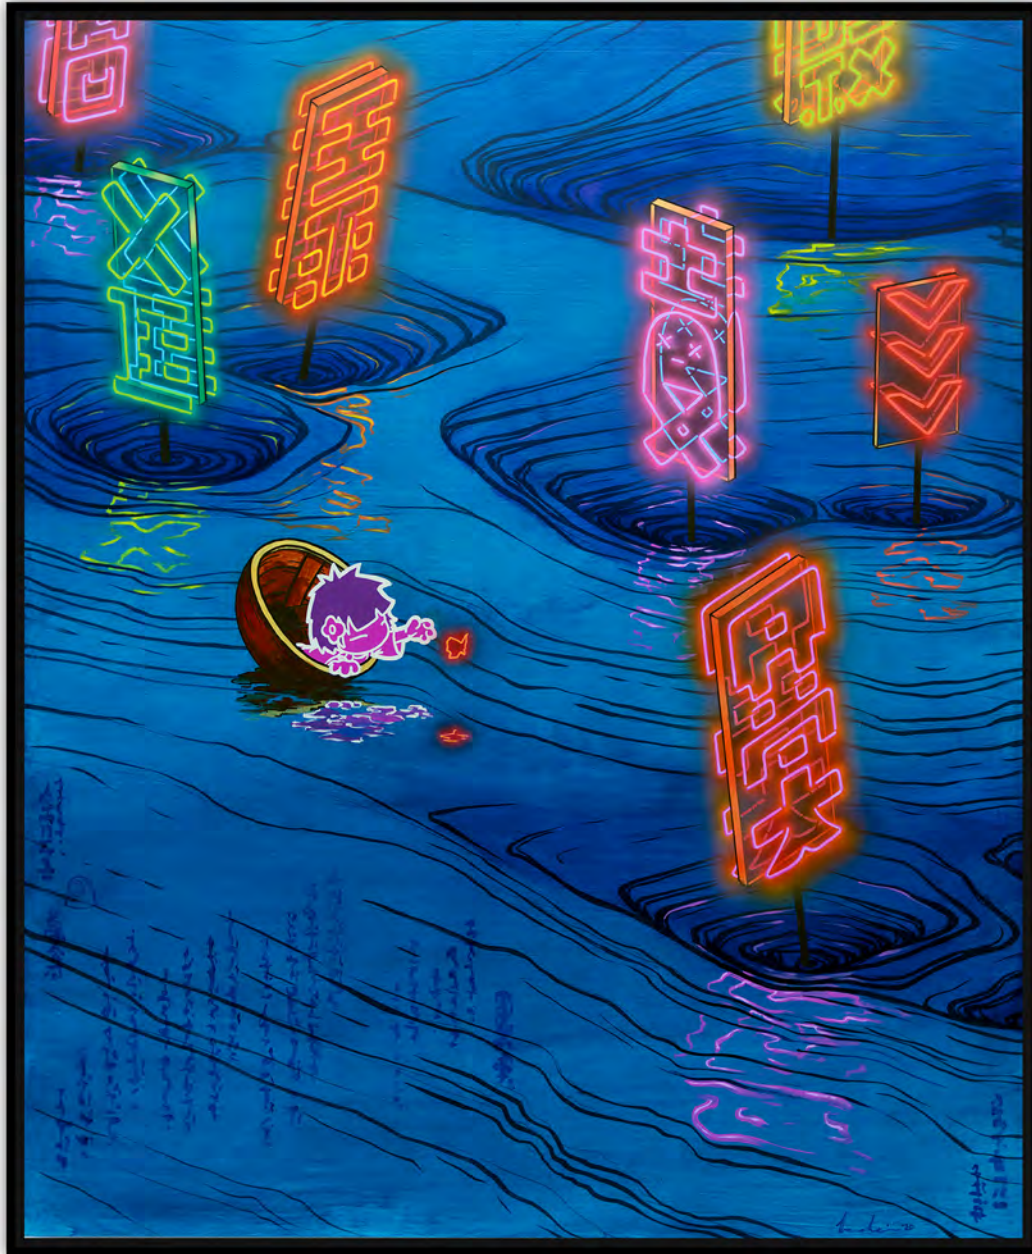

**Frooshh**  
Acrylic on canvas  
61x 76cm  
£3,250

**Fwhooshhh**  
Acrylic on canvas  
61x 76cm  
£3,250

**Megan and the Hakanai Smoke**  
Acrylic on canvas  
122 x 90cm  
£5,950

**Fftunkk**  
Acrylic on canvas  
61x 76cm  
£3,250

**Broobro Broom**  
Acrylic on canvas  
61x 76cm  
£3,250

**Megan and the Nozomi Vortex**  
Acrylic on birch panel  
100 x 122cm  
£6,500

**Gzwwiiiiii**  
Acrylic on canvas  
61x 76cm  
£3,250

**Sptdoonk**  
Acrylic on canvas  
61x 76cm  
£3,250